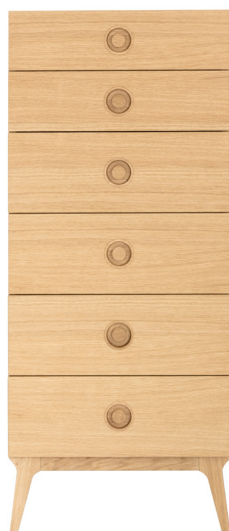

**Valentine Tallboy** by Matthew Hilton

## Valentine Tallboy by Matthew Hilton

The Valentine Tallboy by Matthew Hilton is the perfect companion to the existing bedroom collection.

With the same amount of internal space as the chest of drawers but with a vertical arrangement, the tallboy can be used to provide some additional sleek and contemporary storage. As with all of the Valentine range, it features the signature tapered leg detail, which lends a visual balance to the piece.

Raised up from the ground, the tallboy creates a feeling of space by keeping sight lines around the room clear. Additionally, it makes it far easier to clean around the bedroom furniture.

Made with a solid natural oak or walnut base and body, it has soft closing drawers and inset-turned solid wood flush fitted handles.

### Dimensions

H1300 W550 D520  
H51.1" W21.6" D20.4"