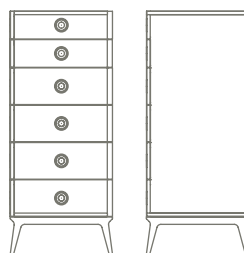

## Valentine Tallboy by Matthew Hilton

The Valentine Tallboy by Matthew Hilton is the perfect companion to the existing bedroom collection.

With the same amount of internal space as the chest of drawers but with a vertical arrangement, the tallboy can be used to provide some additional sleek and contemporary storage. As with all of the Valentine range, it features the signature tapered leg detail, which lends a visual balance to the piece.

### Technical / Construction

Solid timber legs, drawer internals and handles

Veneered timber carcass and fronts

Clear polyurethane lacquer

Part-assembly required

### Dimensions

H1300 W550 D520  
H51.1" W21.6" D20.4"