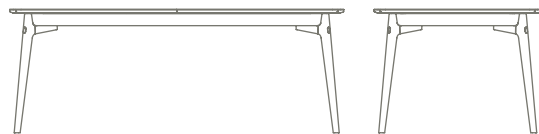

Displaying exquisite proportions, the slender legs draw away from the corners to maximise leg room, while the table top expands with a smooth and simple pull to allow for the addition of two extra leaves. The extension leaves can be stored in the concealed compartment under the table top when not in use.

### Key Features

- Extending dining table suitable for seating 8-12 people
- Two extension leaves are stored inside the table
- Leaves can be used singularly
- Suitable for contract use

### Technical / Construction

- Solid wood legs, edge and underframe
- Veneered top and leaves
- Felt lined underframe leaf storage
- Mechanical ball-bearing extension system
- Clear polyurethane lacquer
- Part assembly required - minimum 2 people

### Dimensions

SMALL

H745 W1580-2030/2480 D900 | Leaf L 450  
H29.5" W62.2"-90.5"/97.6" D35.5" | Leaf L17.7"

LARGE

H745 W2000 2500/3000 D1000 | Leaf L 500  
H29.5" W78.7"-98.4"/118" D39.4" | Leaf L19.6"