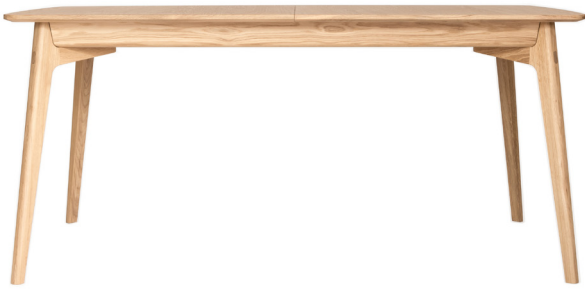

**Dulwich Extending Table** by Matthew Hilton

## Dulwich Extending Table by Matthew Hilton

Designed by award-winning designer Matthew Hilton, the Dulwich Extending Table is a fine example of his passion to create desirable, rigorous and beautiful products which imbue functionality.

Displaying exquisite proportions, the slender legs draw away from the corners to maximise leg room, while the table top expands with a smooth and simple pull to allow for the addition of two extra leaves. The extension leaves can be stored in the concealed compartment under the table top when not in use.

### Key Features

- Extending dining table suitable for seating 8-12 people
- Two extension leaves are stored inside the table
- Leaves can be used singularly
- Suitable for contract use