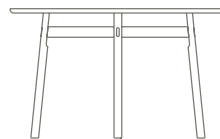

With a sitting arrangement of 4-6 people around 1.2m tabletop, the Kigumi Table is a simple and elegant table, perfect table for small dining areas.

Made in Lithuania.

Key Features

- Small footprint
- Sturdy fixed dining table
- Intersecting supports provide stability.
- Chamfered edge ensures comfort and durability.
- Seats 4 people
- Suitable for contract use

Technical / Construction

- Solid wood legs and edge
- Veneered top
- Clear polyurethane lacquer
- Part assembly required - minimum 2 people

Dimensions

Ø625mm H750mm
Ø24.61" H29.53"

Available Finishes

Black
Stained