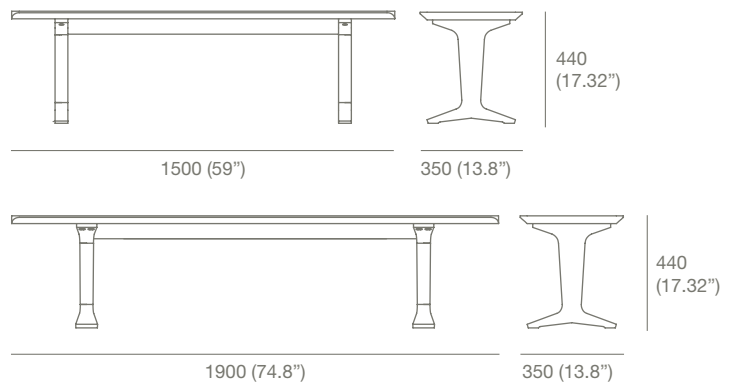

Dimensions

Available Finishes