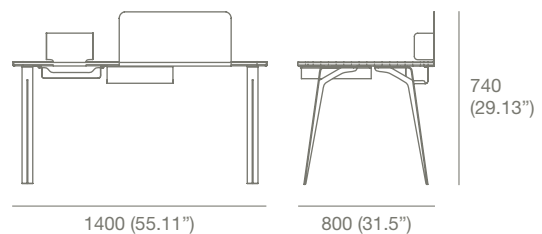

Dimensions